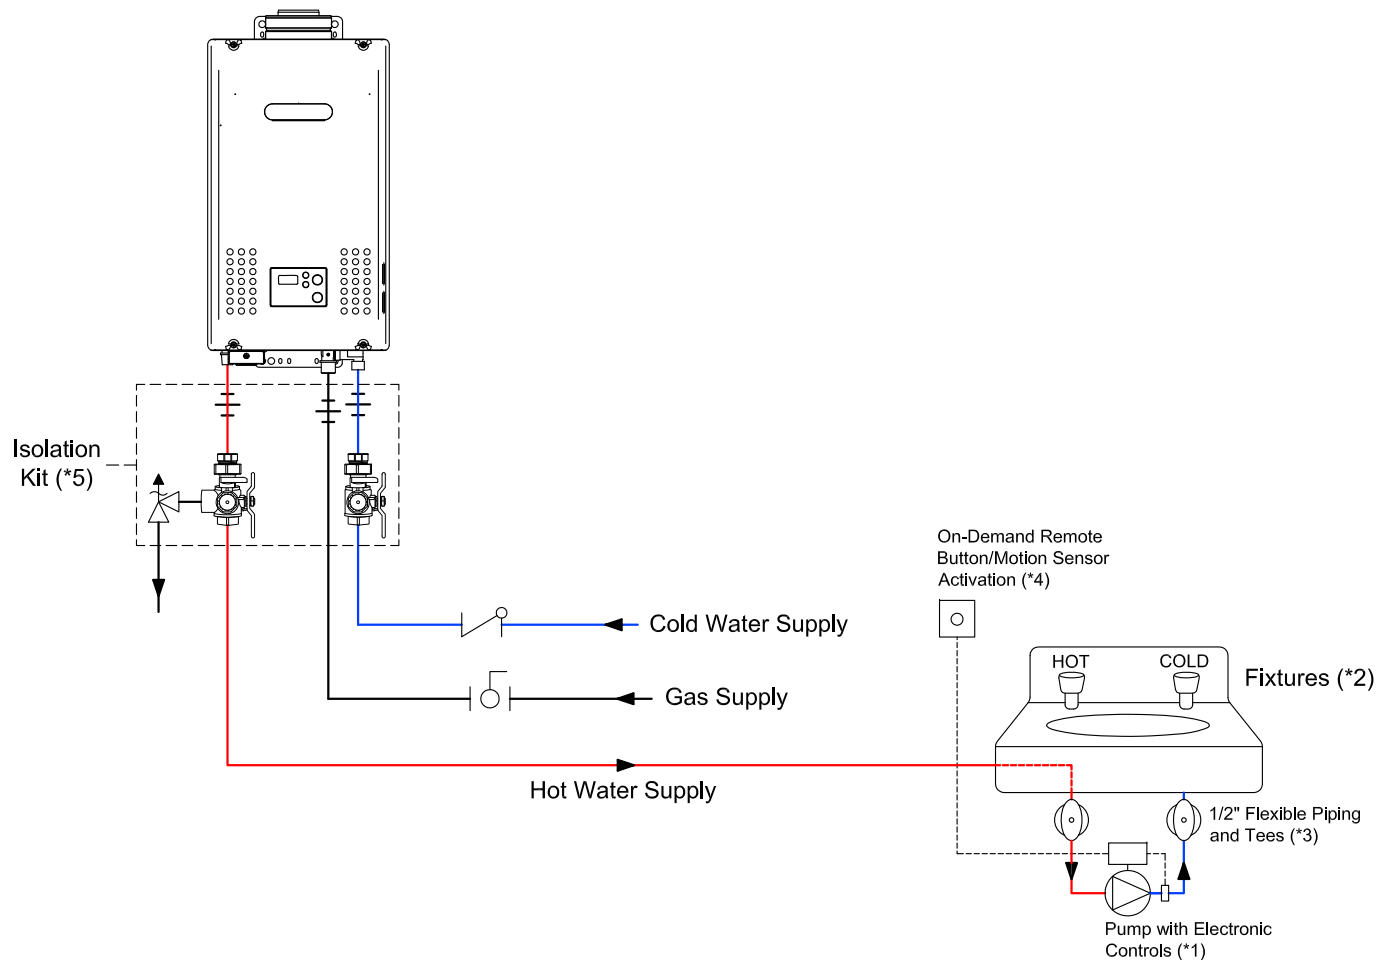

REVISIONS

REV.	DESCRIPTION	DATE	APPRVD.

Notes:

1. Choose the system with a properly sized pump to provide enough flow through the system with the head pressure equal to the loss through the water heater plus piping losses. Contact the manufacturer for available models and specifications to see which is most compatible with the plumbing system.
2. The best location when installing the pump and included accessories would be at the fixture that is farthest away from the water heater. In case hot water needs to be delivered to two different directions from the water heater, an additional On-Demand recirculation system may be needed.
3. Shut off the water supply to the system before proceeding with the installation of accessories.
4. On-demand recirculation systems are typically used in conjunction with a push-button or a motion sensor that is activated by the customer. This significantly reduces the number of operational hours on the water heater. The use of an on-demand system maintains the full 12-year (or 6500 operational hours) recirculation warranty on the water heater. Refer to the Noritz limited warranty for complete details.
5. Noritz recommends the use of Isolation Kit (IK-WV-7) with installation. These kits include an integrated shut-off and service valve with unions and a pressure relief valve.

Noritz Accessories

Note: This diagram is for reference only. Installation must comply with State and Local Code, all gas and water pipe must be sized correctly to specific length, according to accepted engineering methods or the UPC Code for Noritz Water Heaters to operate correctly.

	Shut-off Ball Valve		Aquastat (Honeywell Model #L6006A or L6006C)
	Check Valve		Pump
	Union		Mixing Valve
	Pressure Relief Valve (Watts 3L, Zurn P1000A, Cash Acme FWL-2)		Thermal Expansion Tank