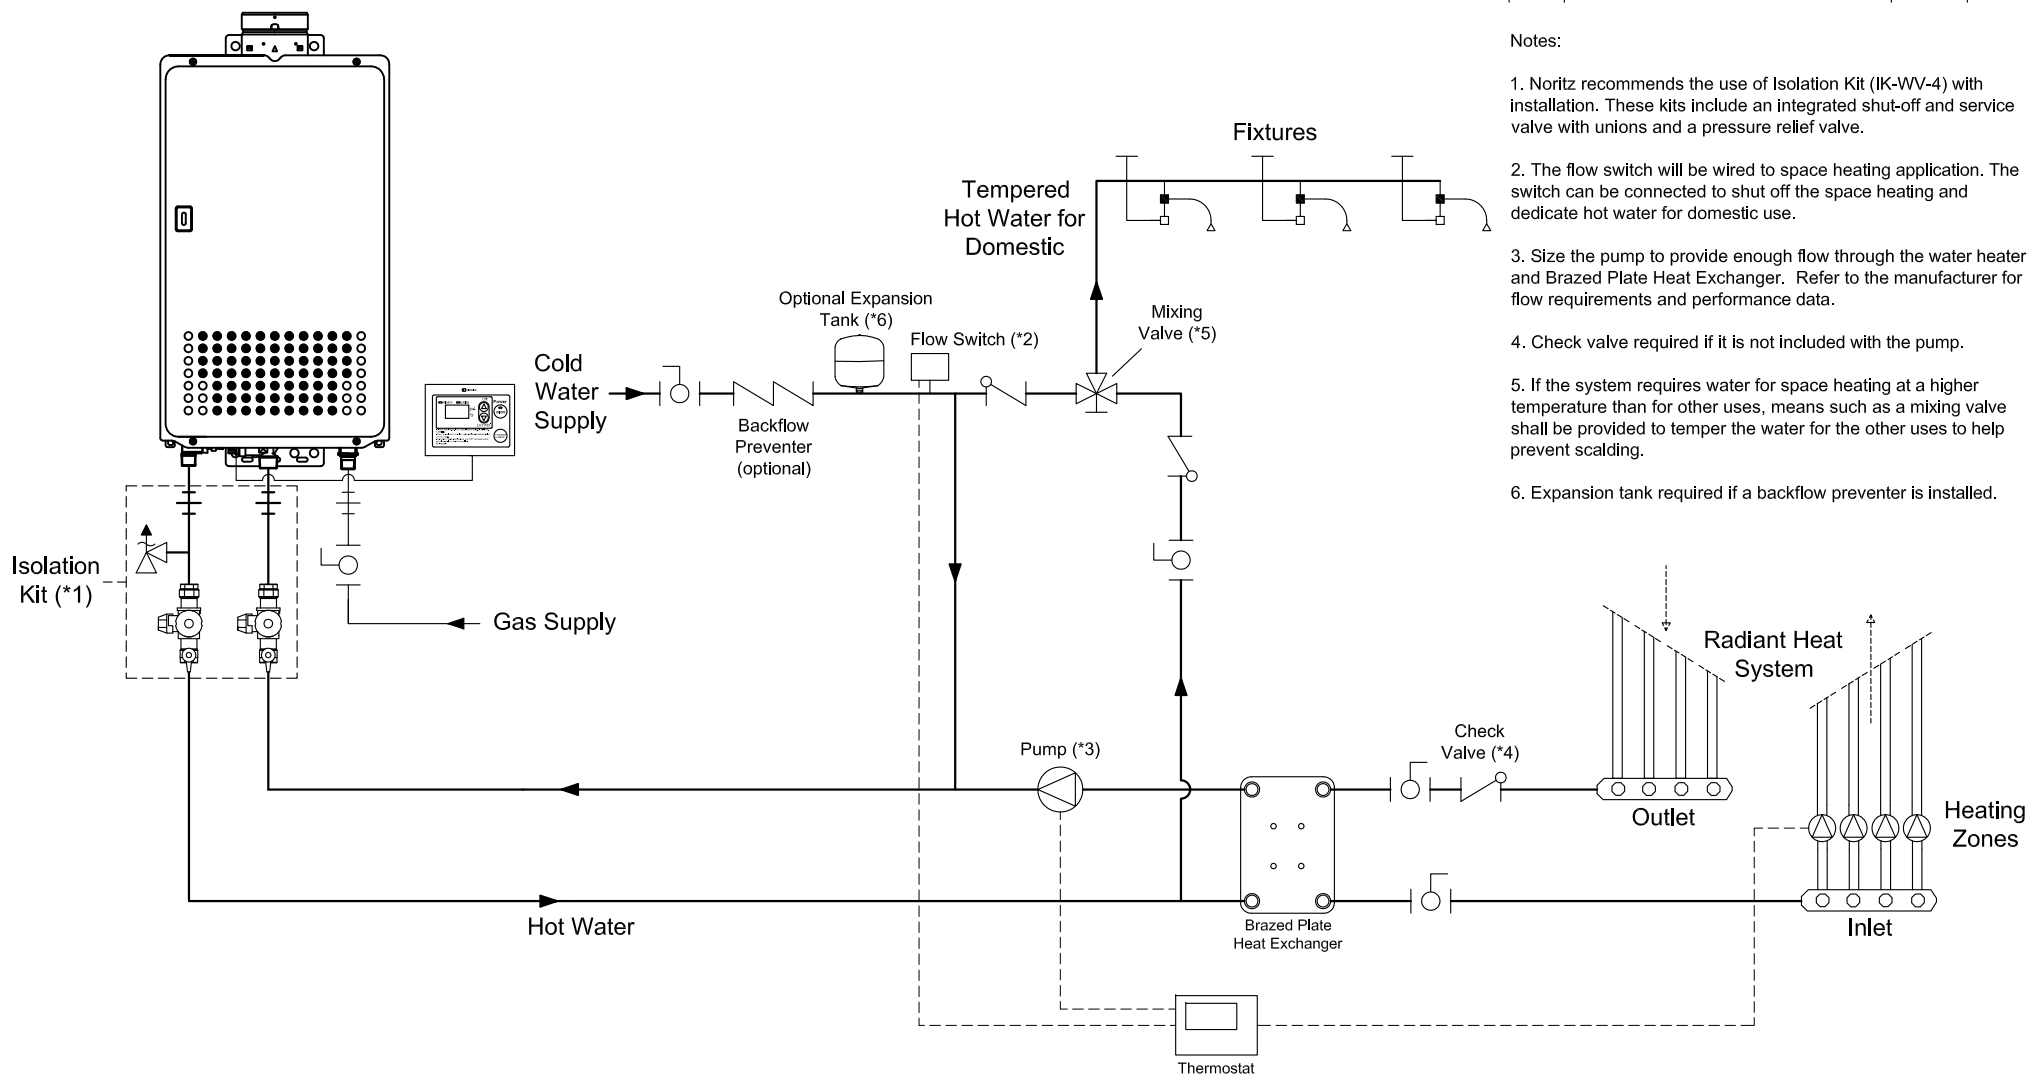

REVISIONS

REV.	DESCRIPTION	DATE	APPRVD.

Notes:

1. Noritz recommends the use of Isolation Kit (IK-WV-4) with installation. These kits include an integrated shut-off and service valve with unions and a pressure relief valve.
2. The flow switch will be wired to space heating application. The switch can be connected to shut off the space heating and dedicate hot water for domestic use.
3. Size the pump to provide enough flow through the water heater and Brazed Plate Heat Exchanger. Refer to the manufacturer for flow requirements and performance data.
4. Check valve required if it is not included with the pump.
5. If the system requires water for space heating at a higher temperature than for other uses, means such as a mixing valve shall be provided to temper the water for the other uses to help prevent scalding.
6. Expansion tank required if a backflow preventer is installed.

**DRAWING NUMBER:**  
 (7g)N531S

**DRAWING DATE:**  
 September 22, 2008

**Noritz Accessories**

-  RC-7649M (Remote Controller, Optional with N-0531S/N-0631S)
-  RC-CORD10 (10' Remote Controller Cord, optional in 26')
-  VC-3 (Outdoor Vent Cap, place on top of unit)

*Note: This diagram is for reference only. Installation must comply with State and Local Code, all gas and water pipe must be sized correctly to specific length, according to accepted engineering methods or the UPC Code for Noritz Water Heaters to operate correctly.*

-  Shut-off Ball Valve
-  Check Valve
-  Union
-  Pressure Relief Valve (Watts 3L, Zurn P1000A, Cash Acme FWL-2)
-  Aquastat (Honeywell Model #L6006A or L6006C)
-  Pump
-  Mixing Valve
-  Thermal Expansion Tank