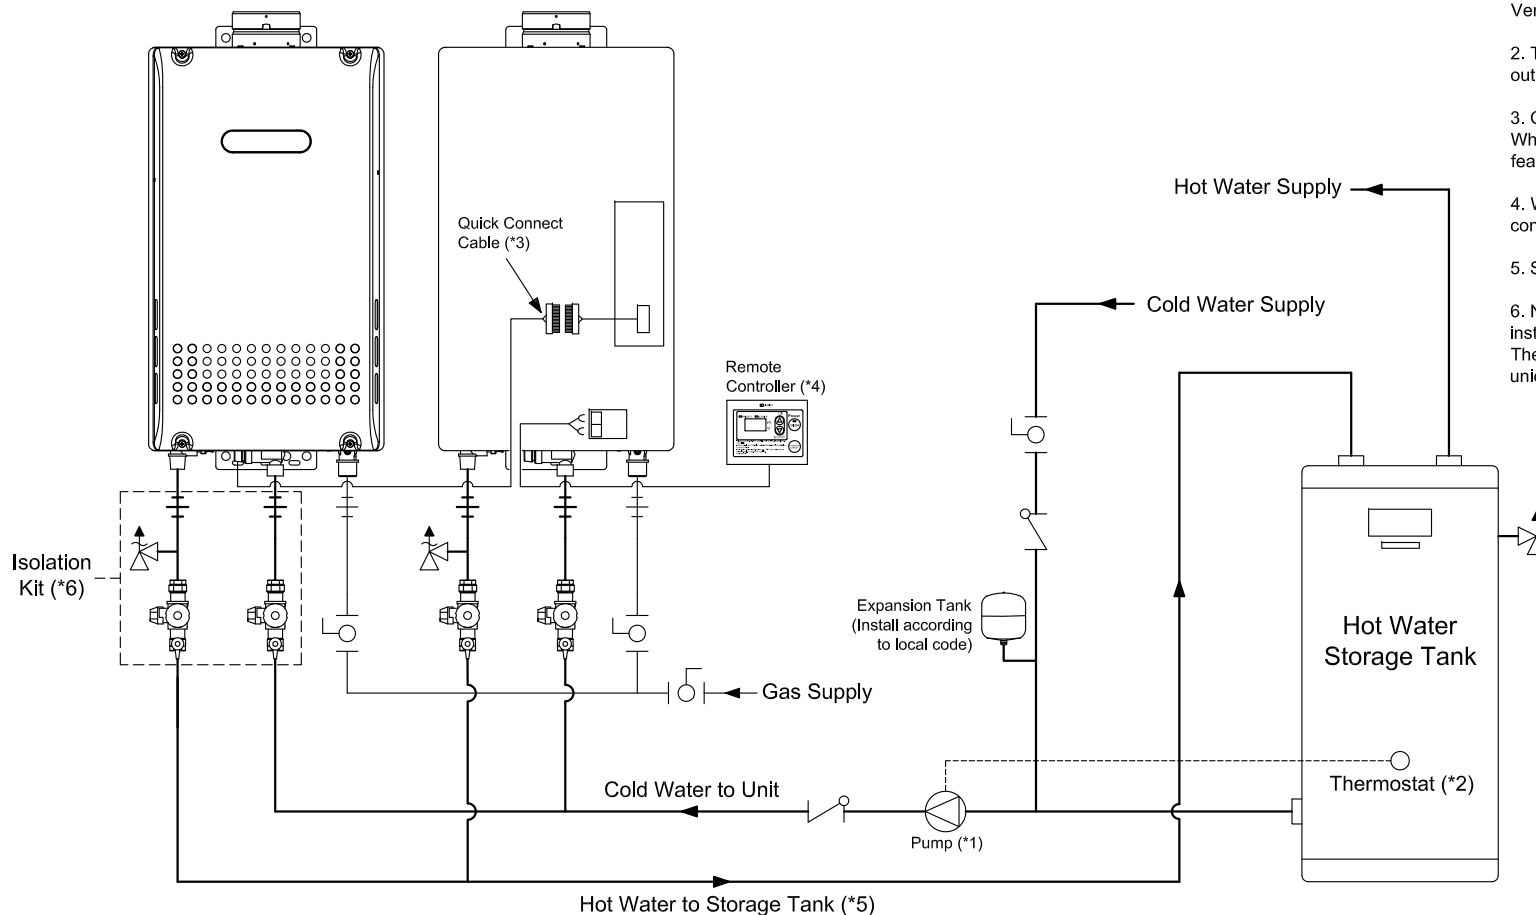

REVISIONS

| REV. | DESCRIPTION | DATE | APPRVD. |
|------|-------------|------|---------|
| | | | |

Notes:

- To achieve the highest recovery, size the storage tank circulation pump for maximum capacity (N-0751M: 5.0 gpm (each) @ 20 ft. of head plus piping losses through the system). Verify the supply pressure to the unit is at least 30 PSI.
- Thermostat of storage tank should be set 10°F below the output set temperature of the water heater.
- Quick Connect Cable is only available for 2 unit Multi-System. When Quick Connect Cable is in use, pump control and tub alarm features are disabled.
- When connecting 2 devices, use only a single remote controller.
- Size the piping to allow for the maximum flow rates of the units.
- Noritz recommends the use of Isolation Kit (IK-WV-7) with installation. Connections are available in Threaded or Sweat. These kits include an integrated shut-off and service valve with unions and a pressure relief valve.

NORITZ
 11160 Grace Avenue
 Fountain Valley, California 92708
 866-7NORITZ (866-766-7489)
 www.noritz.com

MODEL:
 N-0751M

APPLICATION:
 Domestic Hot Water
 Quick Connect System
 Storage Tank

DRAWING NUMBER:
 (3a2)N751M

DRAWING DATE:
 August 4, 2009

Noritz Accessories

-  RC-7649M (Remote Controller)
-  RC-CORD10 (10' Remote Controller Cord, optional in 26')
-  VC-4-1 (Outdoor Vent Cap, place on top of unit)

Note: This diagram is for reference only. Installation must comply with State and Local Code, all gas and water pipe must be sized correctly to specific length, according to accepted engineering methods or the UPC Code for Noritz Water Heaters to operate correctly.

-  Shut-off Ball Valve
-  Check Valve
-  Union
-  Pressure Relief Valve (Watts 3L, Zurn P1000A, Cash Acme FWL-2)
-  Aquastat (Honeywell Model #L6006A or L6006C)
-  Pump
-  Mixing Valve
-  Thermal Expansion Tank