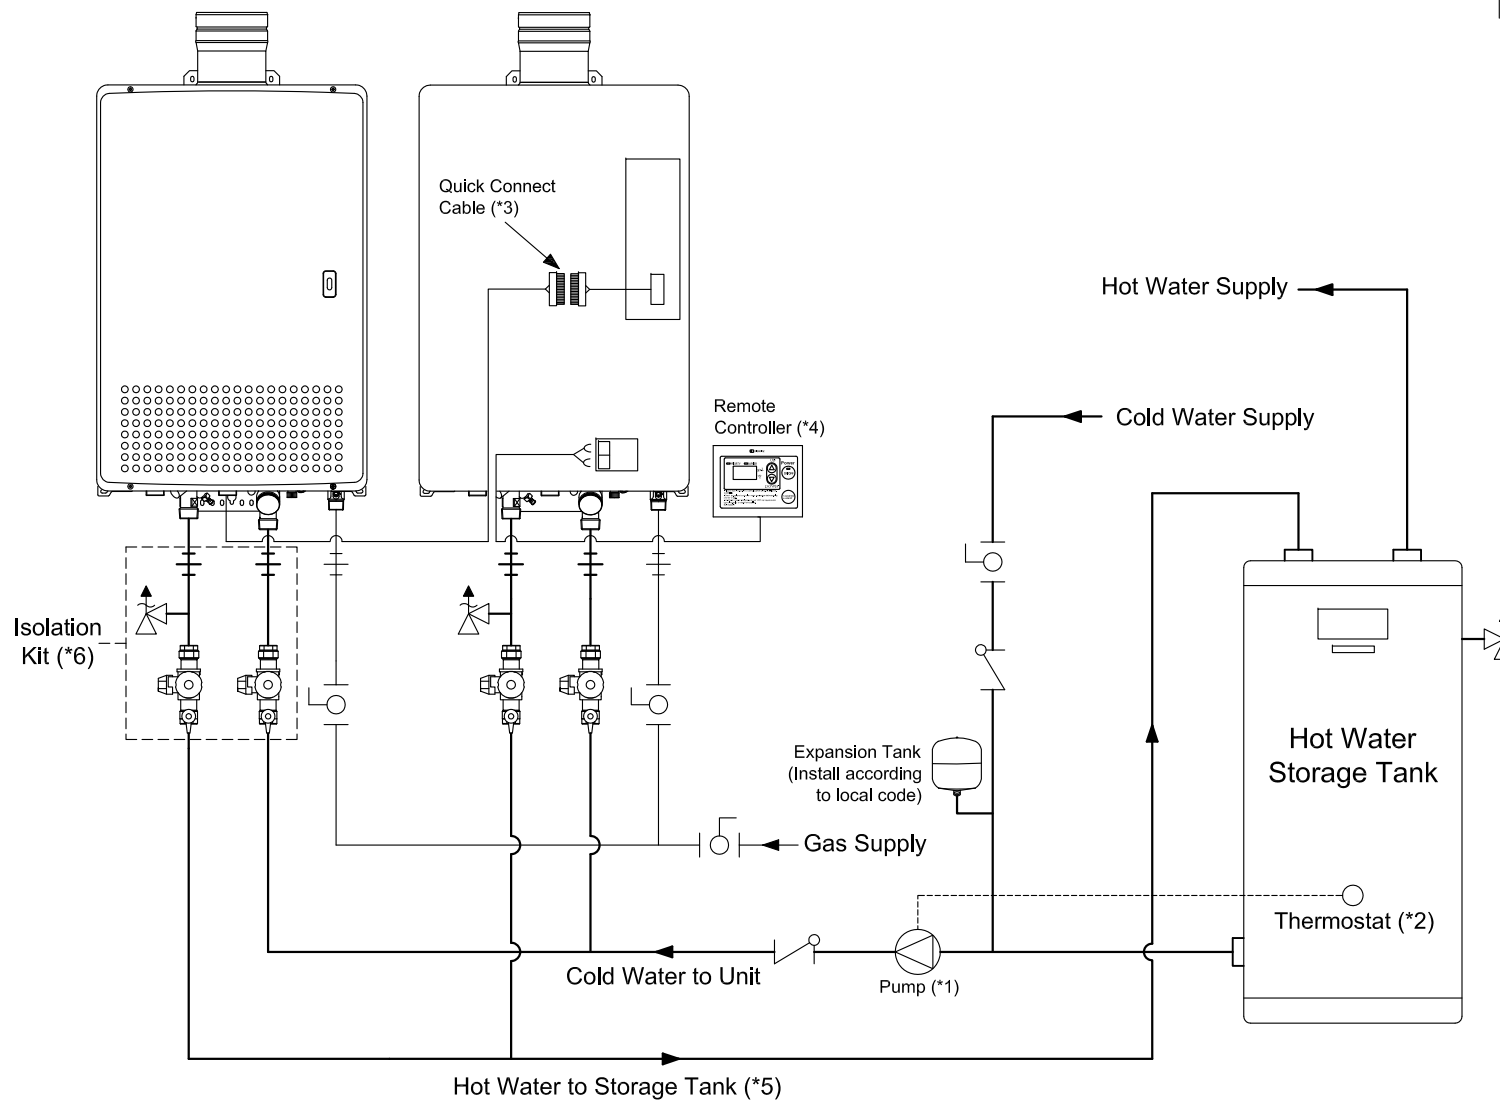

REVISIONS

REV.	DESCRIPTION	DATE	APPRVD.

Notes:

- To achieve the highest recovery, size the storage tank circulation pump for maximum capacity (N-1321M: 12 gpm (each) @ 50 ft. of head (140° setting or less) plus piping losses through the system). Verify the supply pressure to the unit is at least 30 PSI.
- Thermostat of storage tank should be set 10°F below the output set temperature of the water heater.
- Quick Connect Cable is only available for 2 unit Multi-System. When Quick Connect Cable is in use, pump control and tub alarm features are disabled.
- When connecting 2 devices, use only a single remote controller.
- Size the piping to allow for the maximum flow rates of the units.
- Noritz recommends the use of Isolation Kit (IK-WV-9) with installation. These kits include an integrated shut-off and service valve with unions and a pressure relief valve.

NORITZ
 11160 Grace Avenue
 Fountain Valley, California 92708
 866-7NORITZ (866-766-7489)
 www.noritz.com

MODEL:
 N-1321M-ASME

APPLICATION:
 Domestic Hot Water
 Quick Connect System
 Storage Tank

DRAWING NUMBER:
 (3a2)N1321M

DRAWING DATE:
 August 5, 2009

Noritz Accessories

-  RC-7649M (Remote Controller)
-  RC-CORD10 (10' Remote Controller Cord, optional in 26')
-  VC-132 (Outdoor Vent Cap, place on top of unit)
-  QC-1M (Quick Connect Cable, for 2 unit Multi-System)

-  Shut-off Ball Valve
-  Check Valve
-  Union
-  Pressure Relief Valve (Watts 174A, Zurn P3000BR, Cash Acme F-82)
-  Aquastat (Honeywell Model #L6006A or L6006C)
-  Pump
-  Mixing Valve
-  Thermal Expansion Tank