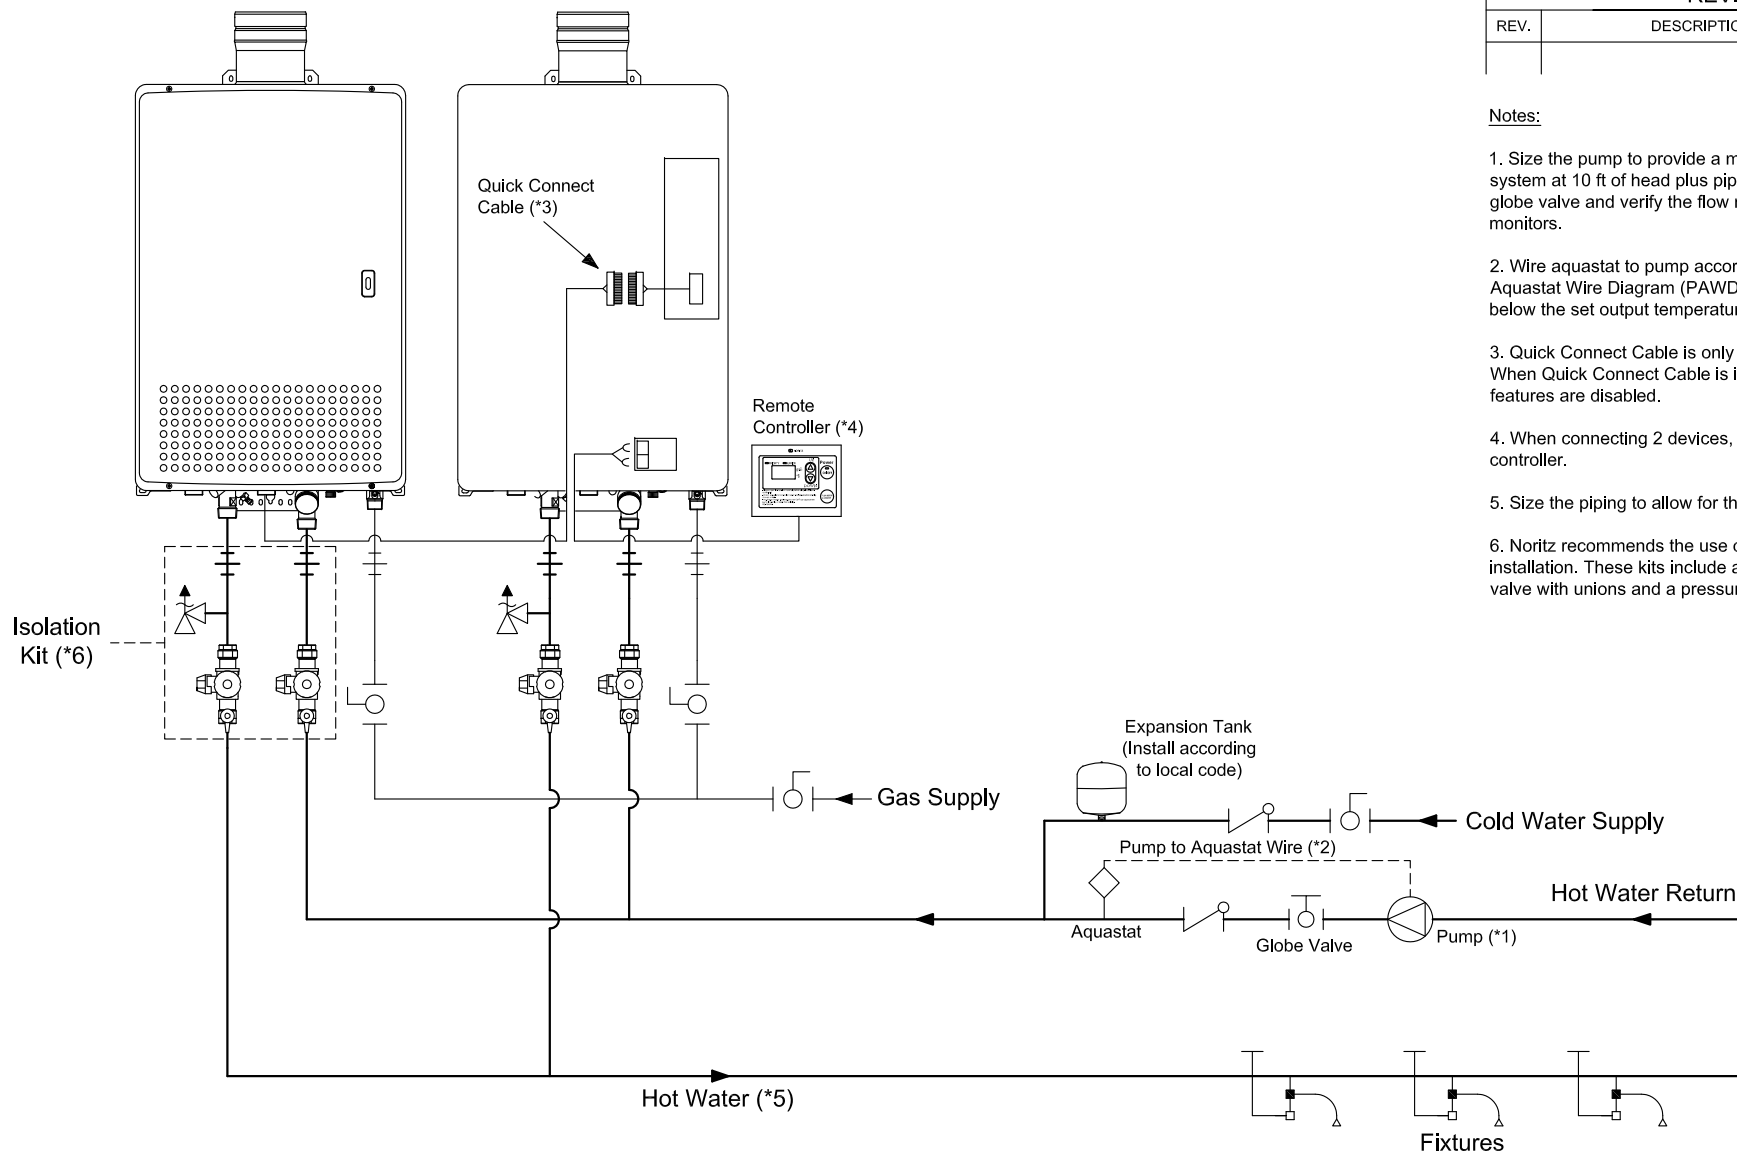

REVISIONS

REV.	DESCRIPTION	DATE	APPRVD.

Notes:

1. Size the pump to provide a maximum of 2 GPM through the system at 10 ft of head plus piping losses. Adjust the flow using a globe valve and verify the flow rate with the maintenance monitors.
2. Wire aquastat to pump according to "Circulation Pump to Aquastat Wire Diagram (PAWD.pdf)." Set the Aquastat to 10°F below the set output temperature of the water heater.
3. Quick Connect Cable is only available for 2 unit Multi-System. When Quick Connect Cable is in use, pump control and tub alarm features are disabled.
4. When connecting 2 devices, use only a single remote controller.
5. Size the piping to allow for the maximum flow rates of the units.
6. Noritz recommends the use of Isolation Kit (IK-WV-6) with installation. These kits include an integrated shut-off and service valve with unions and a pressure relief valve.

11160 Grace Avenue
Fountain Valley, California 92708
866-7NORITZ (866-766-7489)
www.noritz.com

MODEL:

N-1321M-ASME

APPLICATION:

Domestic Hot Water
Quick Connect System
Recirculation

DRAWING NUMBER:

(2a2)N1321M

DRAWING DATE:

September 22, 2008

Noritz Accessories

-  RC-7649M (Remote Controller)
-  RC-CORD10 (10' Remote Controller Cord, optional in 26')
-  VC-132 (Outdoor Vent Cap, place on top of unit)
-  QC-1M (Quick Connect Cable, for 2 unit Multi-System)

Note: This diagram is for reference only. Installation must comply with State and Local Code, all gas and water pipe must be sized correctly to specific length, according to accepted engineering methods or the UPC Code for Noritz Water Heaters to operate correctly.