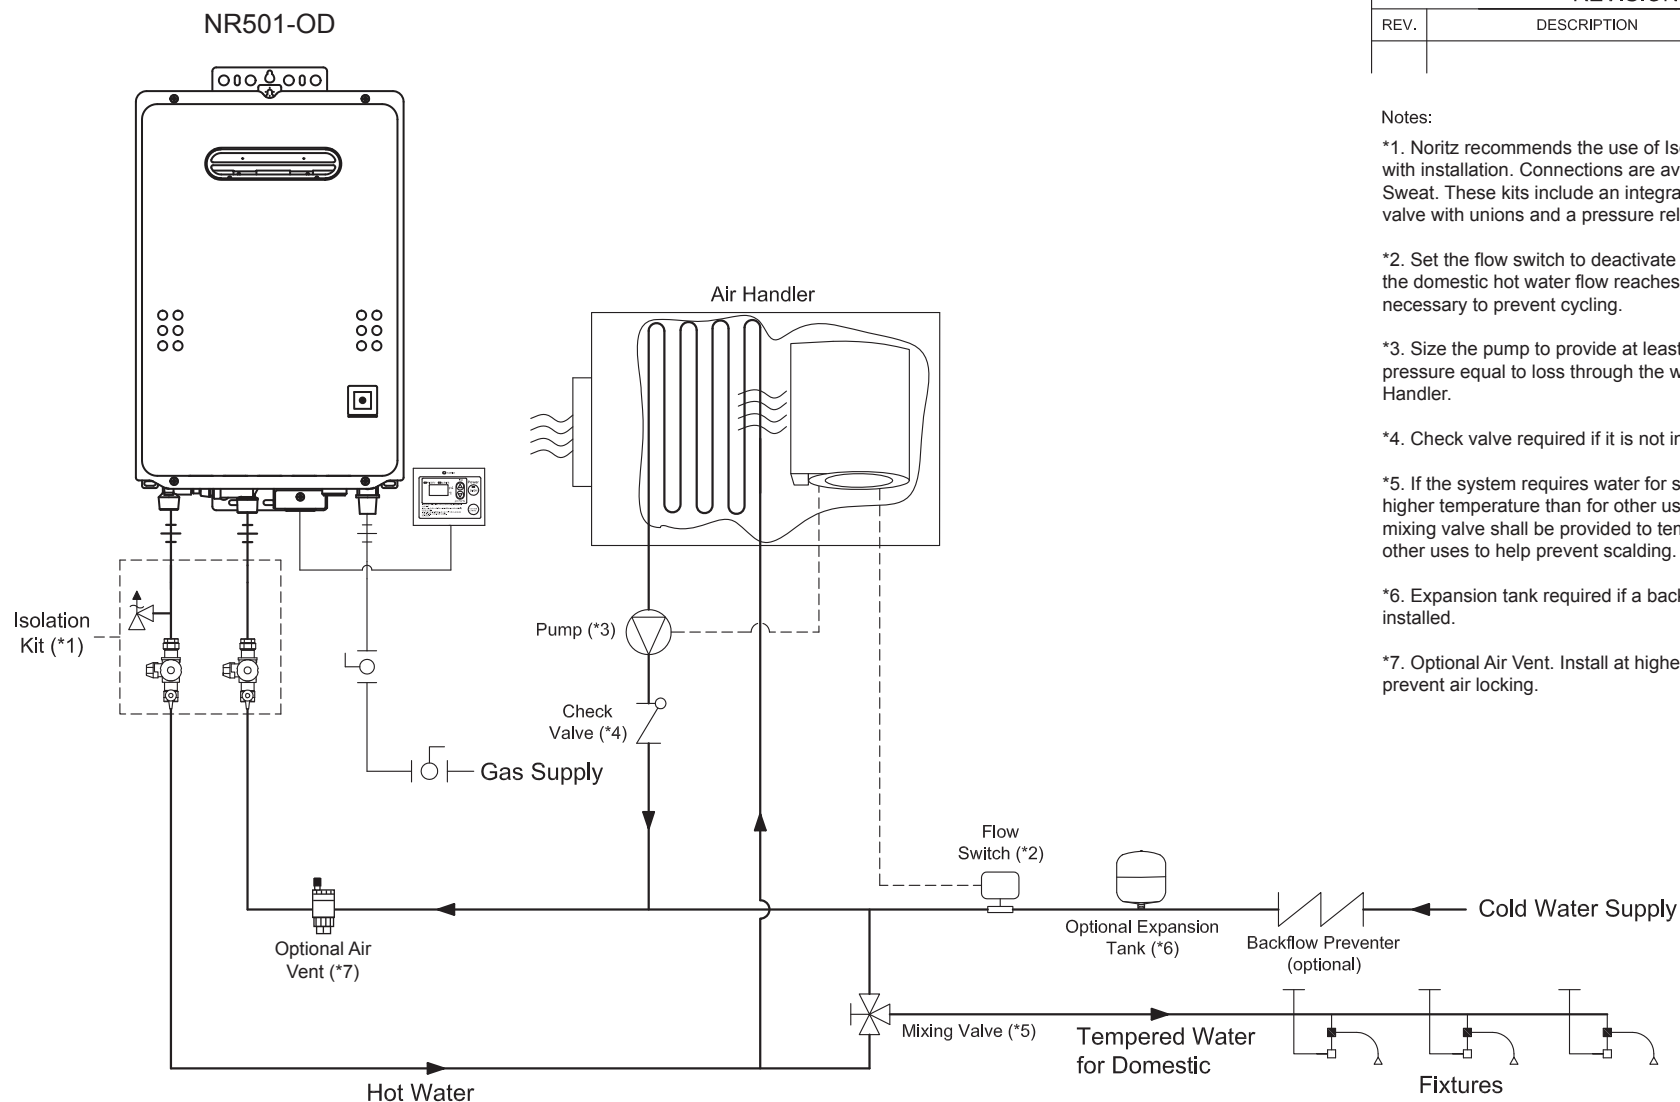

REVISIONS

REV.	DESCRIPTION	DATE	APPRVD.

Notes:

*1. Noritz recommends the use of Isolation Kit (IK-WV-200) with installation. Connections are available in Threaded or Sweat. These kits include an integrated shut-off and service valve with unions and a pressure relief valve.

*2. Set the flow switch to deactivate the Air Handler when the domestic hot water flow reaches 2 GPM. Adjust as necessary to prevent cycling.

*3. Size the pump to provide at least 2 GPM with a head pressure equal to loss through the water heater and Air Handler.

*4. Check valve required if it is not included with the pump.

*5. If the system requires water for space heating at a higher temperature than for other uses, means such as a mixing valve shall be provided to temper the water for the other uses to help prevent scalding.

*6. Expansion tank required if a back flow preventer is installed.

*7. Optional Air Vent. Install at highest point in system to prevent air locking.

11160 Grace Avenue
Fountain Valley, California 92708
866-7NORITZ (866-766-7489)
www.noritz.com

MODEL:
NR501-Series

APPLICATION:
Domestic Hot Water
Priority Switch
Hydronic Heating

DRAWING NUMBER:
(8)NR501-DHW-PS-HYDRONIC-HEATING

DRAWING DATE:
3/28/2014

1. **Noritz Accessories**
2. RC-7651M (Remote Controller)
   - RC-CORD10 (10' Remote Controller Cord, optional in 26')
   - IK-WV-200 (Isolation Kit)

Note: This diagram is for reference only. Installation must comply with State and Local Code, all gas and water pipe must be sized correctly to specific length, according to accepted engineering methods or the UPC Code for Noritz Water Heaters to operate correctly.

- Shut-off Ball Valve
- Check Valve
- Union
- Pressure Relief Valve (Watts 174A, Zurn P3000BR, Cash Acme F-82)
- AquaStat (Honeywell Model #L6006A or L6006C)
- Pump
- Mixing Valve
- Thermal Expansion Tank