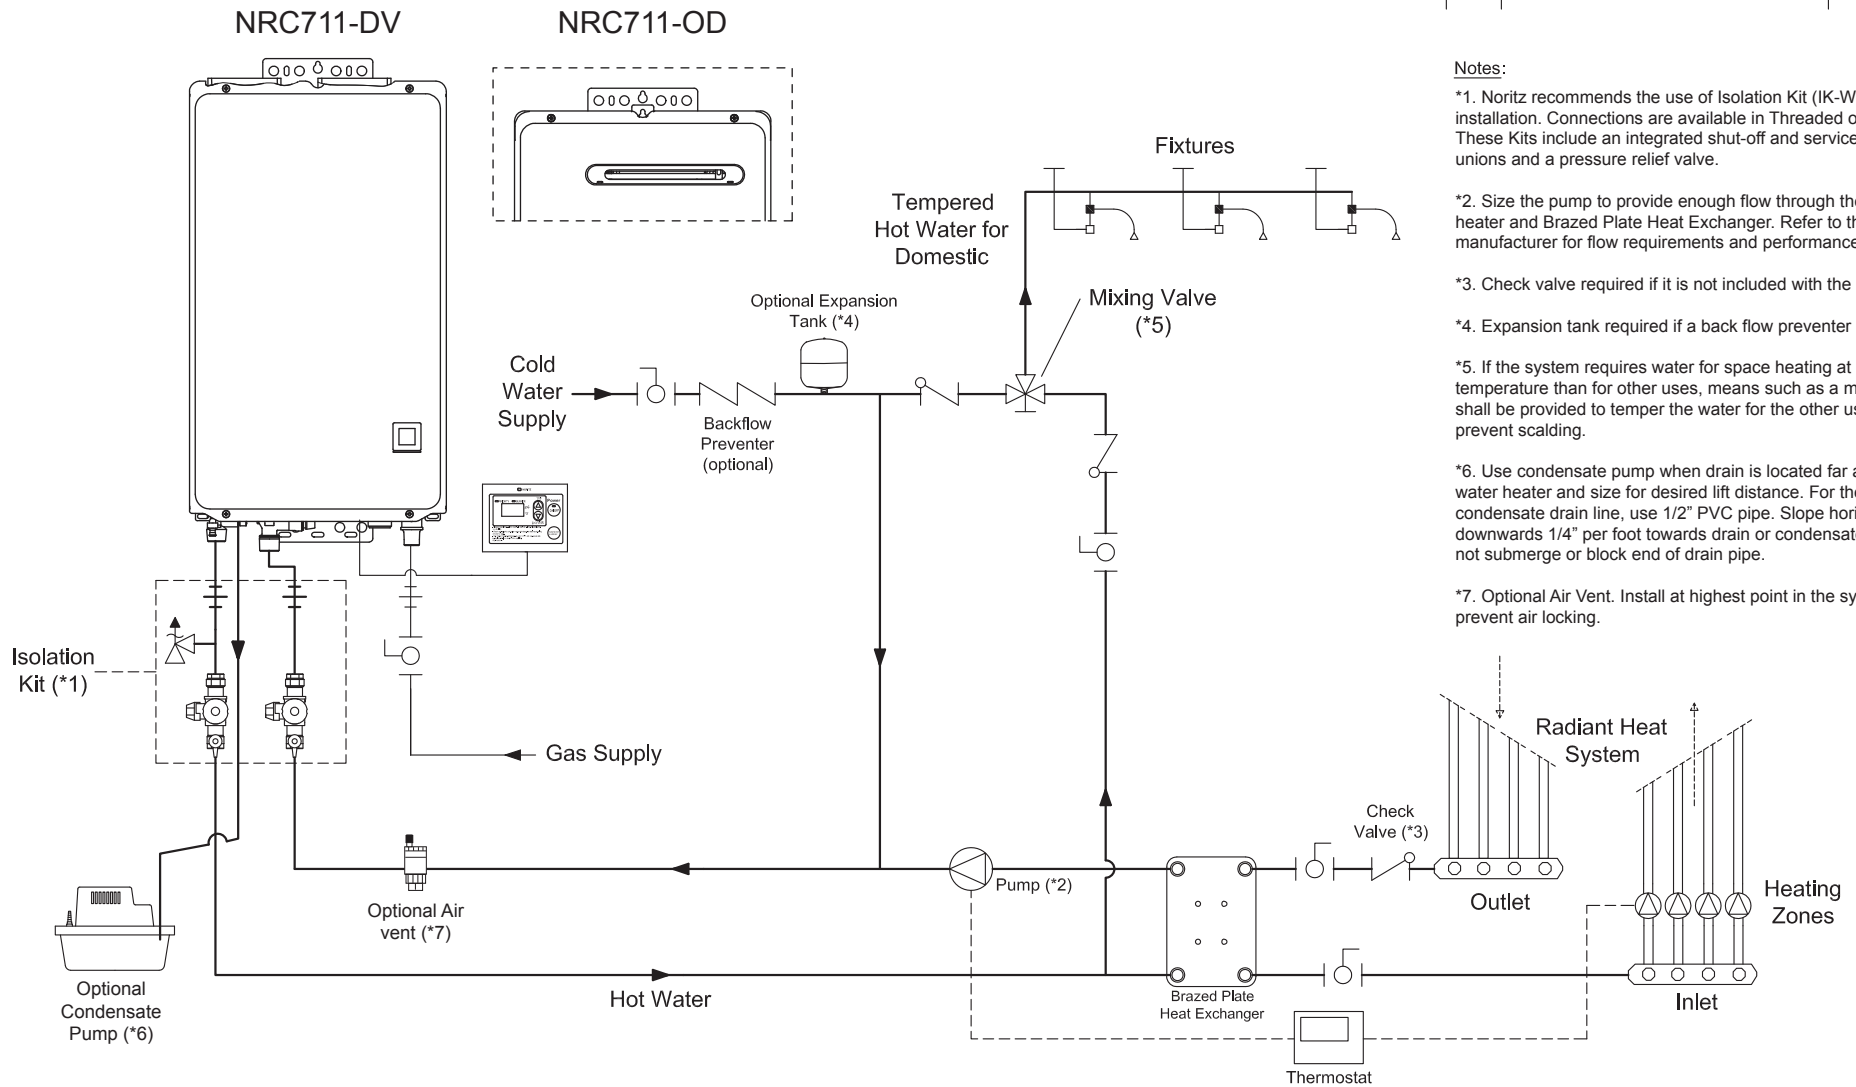

REVISIONS			
REV.	DESCRIPTION	DATE	APPRVD.

- Notes:**
- *1. Noritz recommends the use of Isolation Kit (IK-WV-200) with installation. Connections are available in Threaded or Sweat. These Kits include an integrated shut-off and service valve with unions and a pressure relief valve.
 - *2. Size the pump to provide enough flow through the water heater and Brazed Plate Heat Exchanger. Refer to the manufacturer for flow requirements and performance data.
 - *3. Check valve required if it is not included with the pump.
 - *4. Expansion tank required if a back flow preventer is installed.
 - *5. If the system requires water for space heating at a higher temperature than for other uses, means such as a mixing valve shall be provided to temper the water for the other uses to help prevent scalding.
 - *6. Use condensate pump when drain is located far away from water heater and size for desired lift distance. For the condensate drain line, use 1/2" PVC pipe. Slope horizontal pipe downwards 1/4" per foot towards drain or condensate pump. Do not submerge or block end of drain pipe.
 - *7. Optional Air Vent. Install at highest point in the system to prevent air locking.

DRAWING DATE:
 7/23/2014

Noritz Accessories

- RC-7651M (Remote Controller)
- RC-CORD10 (10' Remote Controller Cord, optional in 26')
- IK-WV-200 (Isolation Kit)

Note: This diagram is for reference only. Installation must comply with State and Local Code, all gas and water pipe must be sized correctly to specific length, according to accepted engineering methods or the UPC Code for Noritz Water Heaters to operate correctly.

	Shut-off Ball Valve		Aquastat (Honeywell Model #L6006A or L6006C)
	Check Valve		Pump
	Union		Mixing Valve
	Pressure Relief Valve (Watts 174A, Zurn P3000BR, Cash Acme F-82)		Thermal Expansion Tank