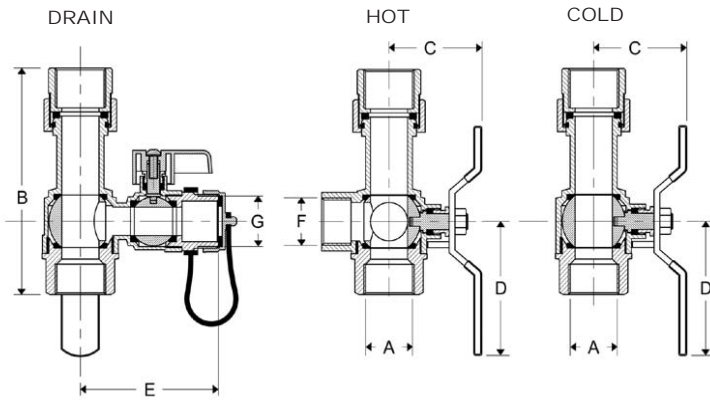

Tankless Water Heater Accessories

Specification Sheet

Isolator Valve Kit

For 3/4" Connections

IK-WV-7-TH(-LF)
IK-WV-7-SW(-LF)
 Includes 200,000 BTUH
 Pressure Relief Valve
 (replaces IK-WV-4)

IK-WV-8-TH(-LF)
IK-WV-8-SW(-LF)
 Includes 2.7 million BTUH
 Pressure Relief Valve
 (replaces IK-WV-5)

ITEM #	SIZE	A	B	C	D	E	F	G
IK-WV-7-TH/-SW	3/4"	3/4"	4 1/4"	1 5/8"	2 5/8"	3/4"	3/4"	3/4"
IK-WV-8-TH/-SW	3/4"	3/4"	4 1/4"	1 5/8"	2 5/8"	3/4"	3/4"	3/4"

For 1" Connections

IK-WV-9-TH(-LF)
IK-WV-9-SW(-LF)
 Includes 2.7 million BTUH
 Pressure Relief Valve
 (replaces IK-WV-6)

ITEM #	SIZE	A	B	C	D	E	F	G
IK-WV-9-TH/-SW	1"	1"	5 3/8"	2 1/8"	2"	3 5/16"	3/4"	3/4"

IK-AK-2(-LF)
 Pressure Relief Valve repositioning
 kit for Recess Box, Pipe Cover, and
 installations in tight spaces
 (for IK-WV-7 and IK-WV-8 only)

ITEM #	SIZE	A	B	C
IK-AK-2	3/4"	3/4	2 1/2	1 3/16

* -TH denotes Threaded Connection
 ** -SW denotes Sweat Connection
 *** -LF denotes Lead-Free for CA and VT