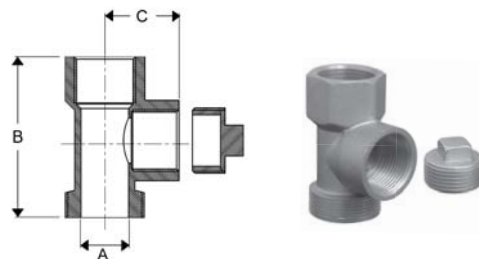

Tankless Water Heater Accessories

Specification Sheet

Isolator Valve Kit

For 3/4" Connections

IK-WV-7-TH(-LF)
IK-WV-7-SW(-LF)
 Includes 200,000 BTUH
 Pressure Relief Valve
 (replaces IK-WV-4)

IK-WV-8-TH(-LF)
IK-WV-8-SW(-LF)
 Includes 2.7 million BTUH
 Pressure Relief Valve
 (replaces IK-WV-5)

ITEM #	SIZE	A	B	C	D	E	F	G
IK-WV-7-TH/-SW	3/4"	3/4"	4 1/4"	1 5/8"	2 5/8"	3/4"	3/4"	3/4"
IK-WV-8-TH/-SW	3/4"	3/4"	4 1/4"	1 5/8"	2 5/8"	3/4"	3/4"	3/4"

For 1" Connections

IK-WV-9-TH(-LF)
IK-WV-9-SW(-LF)
 Includes 2.7 million BTUH
 Pressure Relief Valve
 (replaces IK-WV-6)

ITEM #	SIZE	A	B	C	D	E	F	G
IK-WV-9-TH/-SW	1"	1"	5 3/8"	2 1/8"	2"	3 5/16"	3/4"	3/4"

IK-AK-2(-LF)
 Pressure Relief Valve repositioning
 kit for Recess Box, Pipe Cover, and
 installations in tight spaces
 (for IK-WV-7 and IK-WV-8 only)

ITEM #	SIZE	A	B	C
IK-AK-2	3/4"	3/4	2 1/2	1 3/16

* -TH denotes Threaded Connection
 ** -SW denotes Sweat Connection
 *** -LF denotes Lead-Free for CA and VT