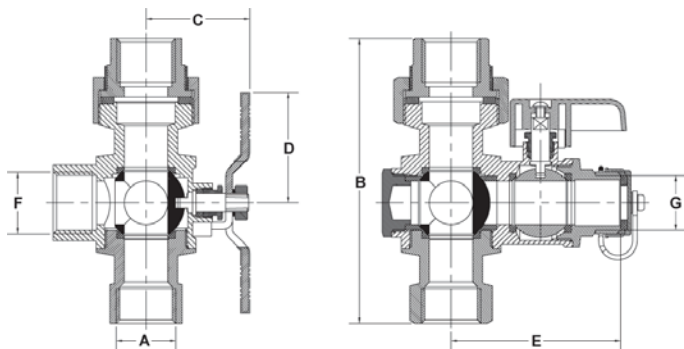

Tankless Water Heater Accessories

Specification Sheet

Isolator Valve Kit

For 3/4" Connections

IK-WV-7-TH(-LF)
IK-WV-7-SW(-LF)
 Includes 200,000 BTUH
 Pressure Relief Valve
 (replaces IK-WV-4)

IK-WV-8-TH(-LF)
IK-WV-8-SW(-LF)
 Includes 2.7 million BTUH
 Pressure Relief Valve
 (replaces IK-WV-5)

ITEM #	SIZE	A	B	C	D	E	F	G
IK-WV-7-TH/-SW	3/4"	3/4"	4 1/4"	1 5/8"	2 5/8"	3/4"	3/4"	3/4"
IK-WV-8-TH/-SW	3/4"	3/4"	4 1/4"	1 5/8"	2 5/8"	3/4"	3/4"	3/4"

For 1" Connections

IK-WV-9-TH(-LF)
IK-WV-9-SW(-LF)
 Includes 2.7 million BTUH
 Pressure Relief Valve
 (replaces IK-WV-6)

ITEM #	SIZE	A	B	C
IK-AK-2	3/4"	3/4	2 1/2	1 3/16

* -TH denotes Threaded Connection
 ** -SW denotes Sweat Connection
 *** -LF denotes Lead-Free for CA and VT