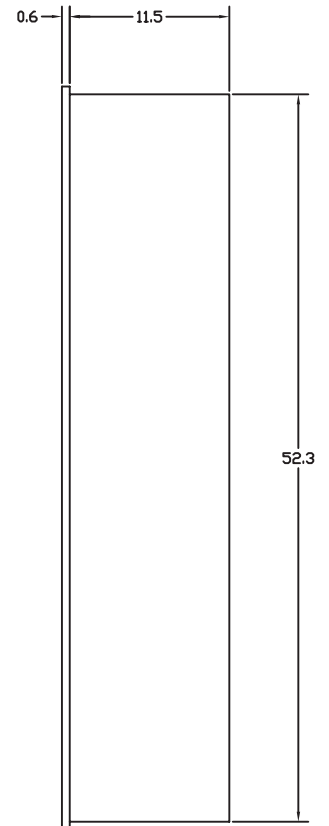

# RB-3 RECESS BOX

## Product Specification Sheet

(For Model N-084M)

COVER

BOX

\*For venting and hardware, use Noritz Installation Kit IK-RB-3