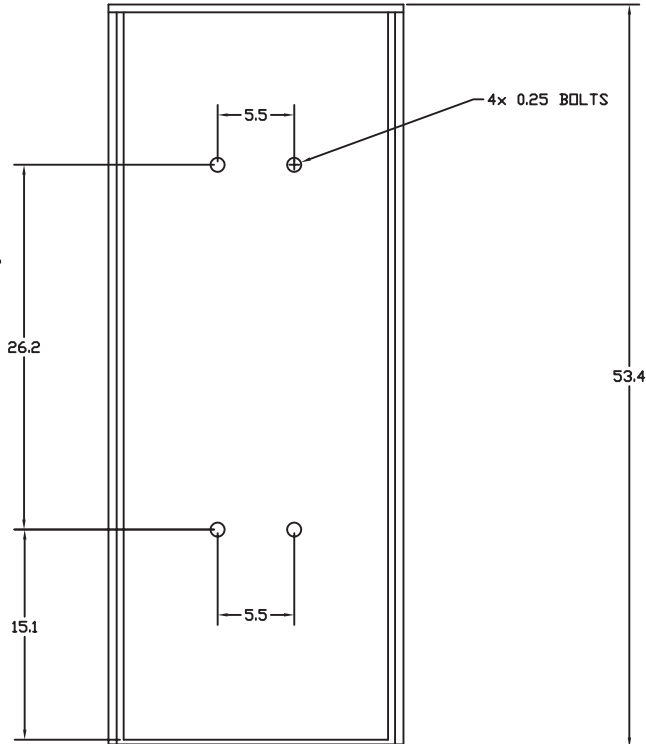

# RB-3 RECESS BOX

## Product Specification Sheet

(For Model N-084M)

COVER

BOX

\*For venting and hardware, use Noritz Installation Kit IK-RB-3