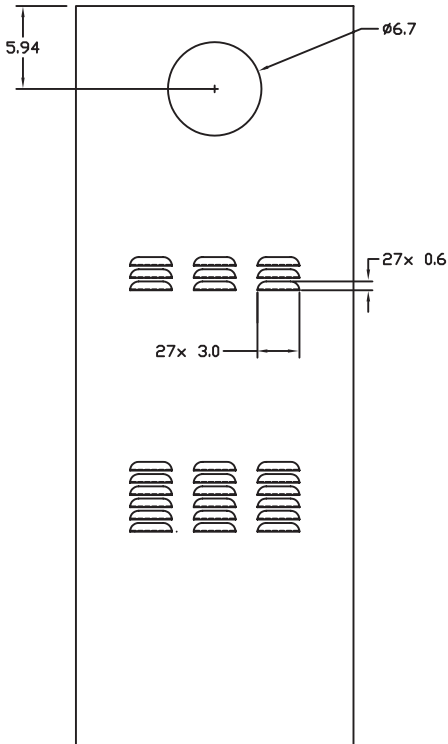

# RB-3 RECESS BOX

## Product Specification Sheet

(For Model N-084M)

COVER

BOX

\*For venting and hardware, use Noritz Installation Kit IK-RB-3